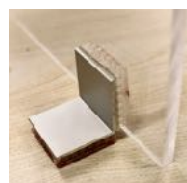

COVIDCUBE™ 3-Sided Desk Shield

Designed by Polargy

Classroom Height Recommendations:

Kindergarten - 2nd Grade: 18"-20" Tall

3rd Grade - 5th Grade: 24"-26" Tall

6th Grade - 12th Grade: 29"-30" Tall (Adult)

Our custom COVIDCUBE™ Desk Shield comes in 2 sided and 3 sided configurations. The minimalist design is reliable, economical, and quick-to-install, being the ideal solution as the light-weight material allows for cleaning and mobility.

Key Features

Free Standing - Can add Aluminum Support Base for additional stability

2 or 3 Sided - Panels with connectors, 3M Dual Lock or Double Sided Tape for added stability

Size - 30" Tall Standard with Custom Sizes

1/4" Thick Clear Acrylic

Configurations:

Twin-wall sides with Acrylic front

All Acrylic

All Twin-wall

Hardware

Desk Connector

2 Way Connector