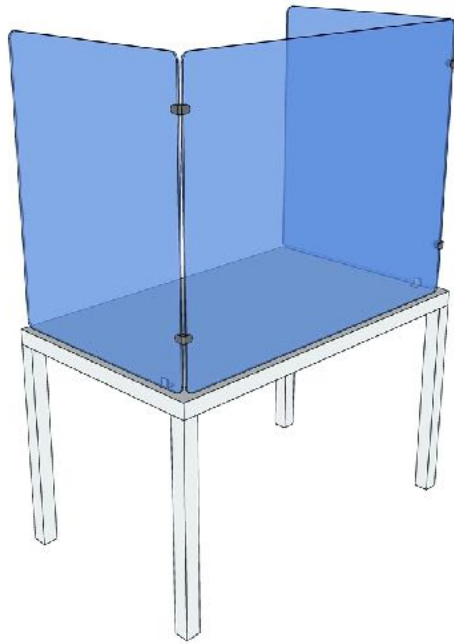

COVIDCUBE™ 3-Sided Desk Shield

Designed by Polargy

Classroom Height Recommendations:

Kindergarten - 2nd Grade: 18"-20" Tall

3rd Grade - 5th Grade: 24"-26" Tall

6th Grade - 12th Grade: 29"-30" Tall (Adult)

Our custom COVIDCUBE™ Desk Shield comes in 2 sided and 3 sided configurations. The minimalist design is reliable, economical, and quick-to-install, being the ideal solution as the light-weight material allows for cleaning and mobility.

Key Features

Free Standing - Can add Aluminum Support Base for additional stability

2 or 3 Sided - Panels with connectors, 3M Dual Lock or Double Sided Tape for added stability

Size - 30" Tall Standard with Custom Sizes

Standard Pricing

30" H x 24" W x 18" D - \$400

30" H x 48" W x 24" D - \$640

30" H x 60" W x 30" D - \$800

30" H x 72" W x 36" D - \$960

Call for Custom Size Quotes

Material Options

6mm Twinwall Polycarbonate

1/4" Thick Clear Acrylic

Configurations:

Twin-wall sides with Acrylic front

All Acrylic

All Twin-wall

Hardware

Desk Connector

2 Way Connector